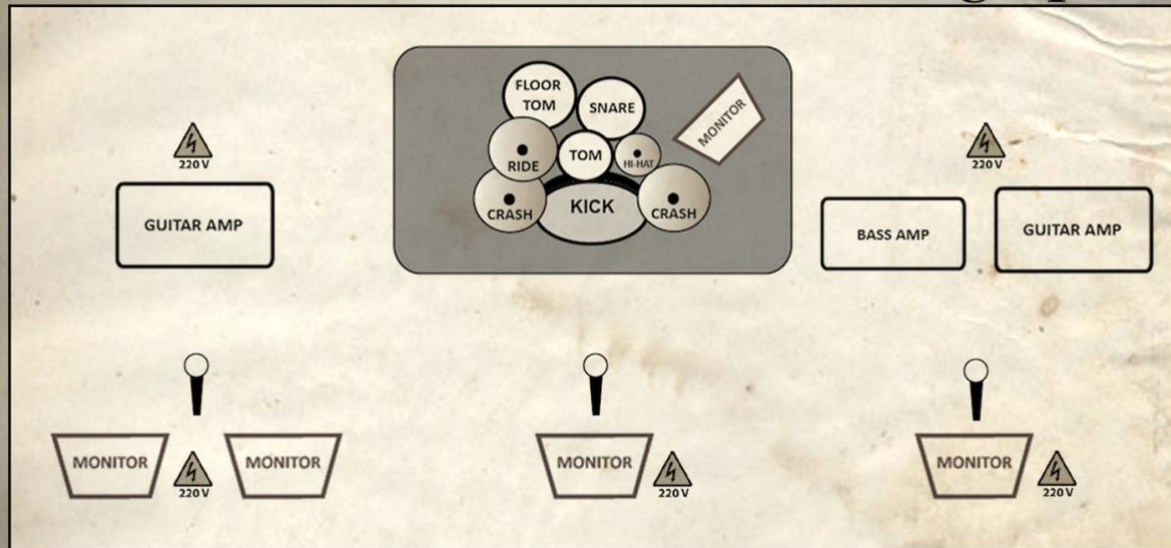

BLEACH NIRVANA TRIBUTE stage plan

CHANNEL STAGE LIST

- 1 - Kick
- 2 - Snare
- 3 - Tom1
- 4 - Floor Tom
- 5 - OH1
- 6 - OH2
- 7 - Bass
- 8 - Guitar1
- 9 - Guitar2
- 10 - Vox1
- 11 - Vox2
- 12 - Vox3